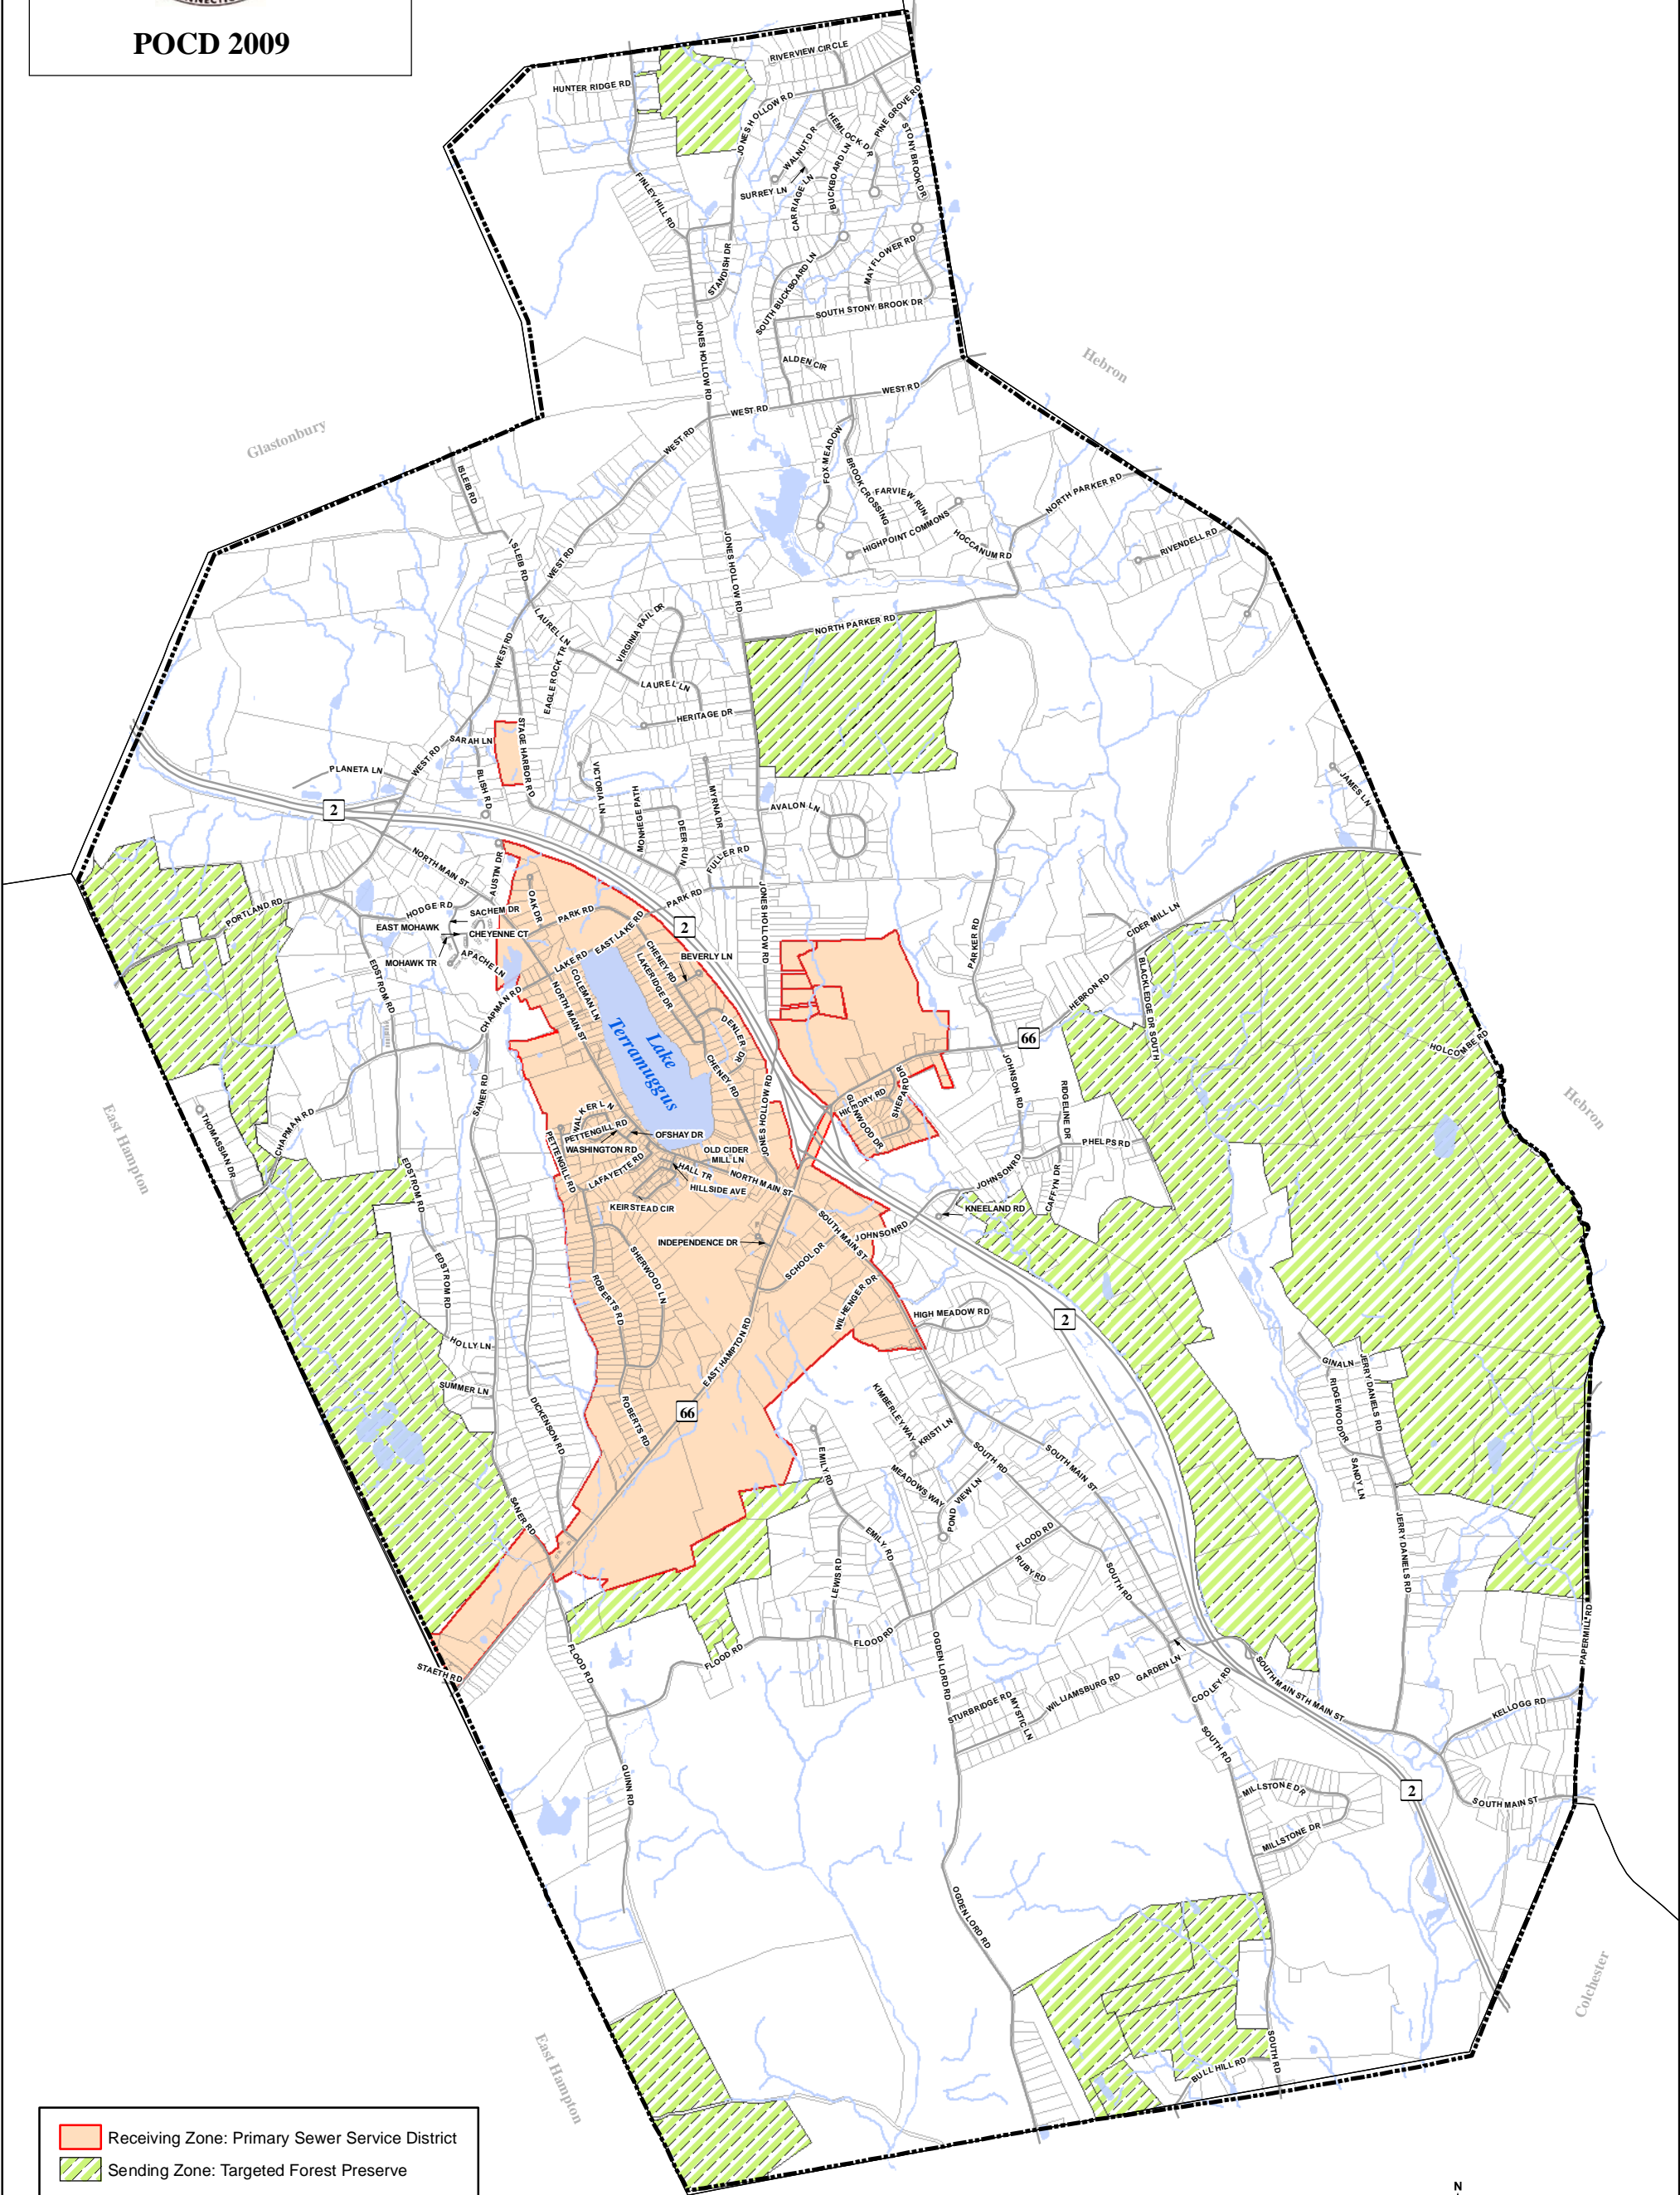

Town of Marlborough

POCD 2009

Transfer of Development Rights

 Receiving Zone: Primary Sewer Service District
 Sending Zone: Targeted Forest Preserve

Tighe & Bond
December 2009