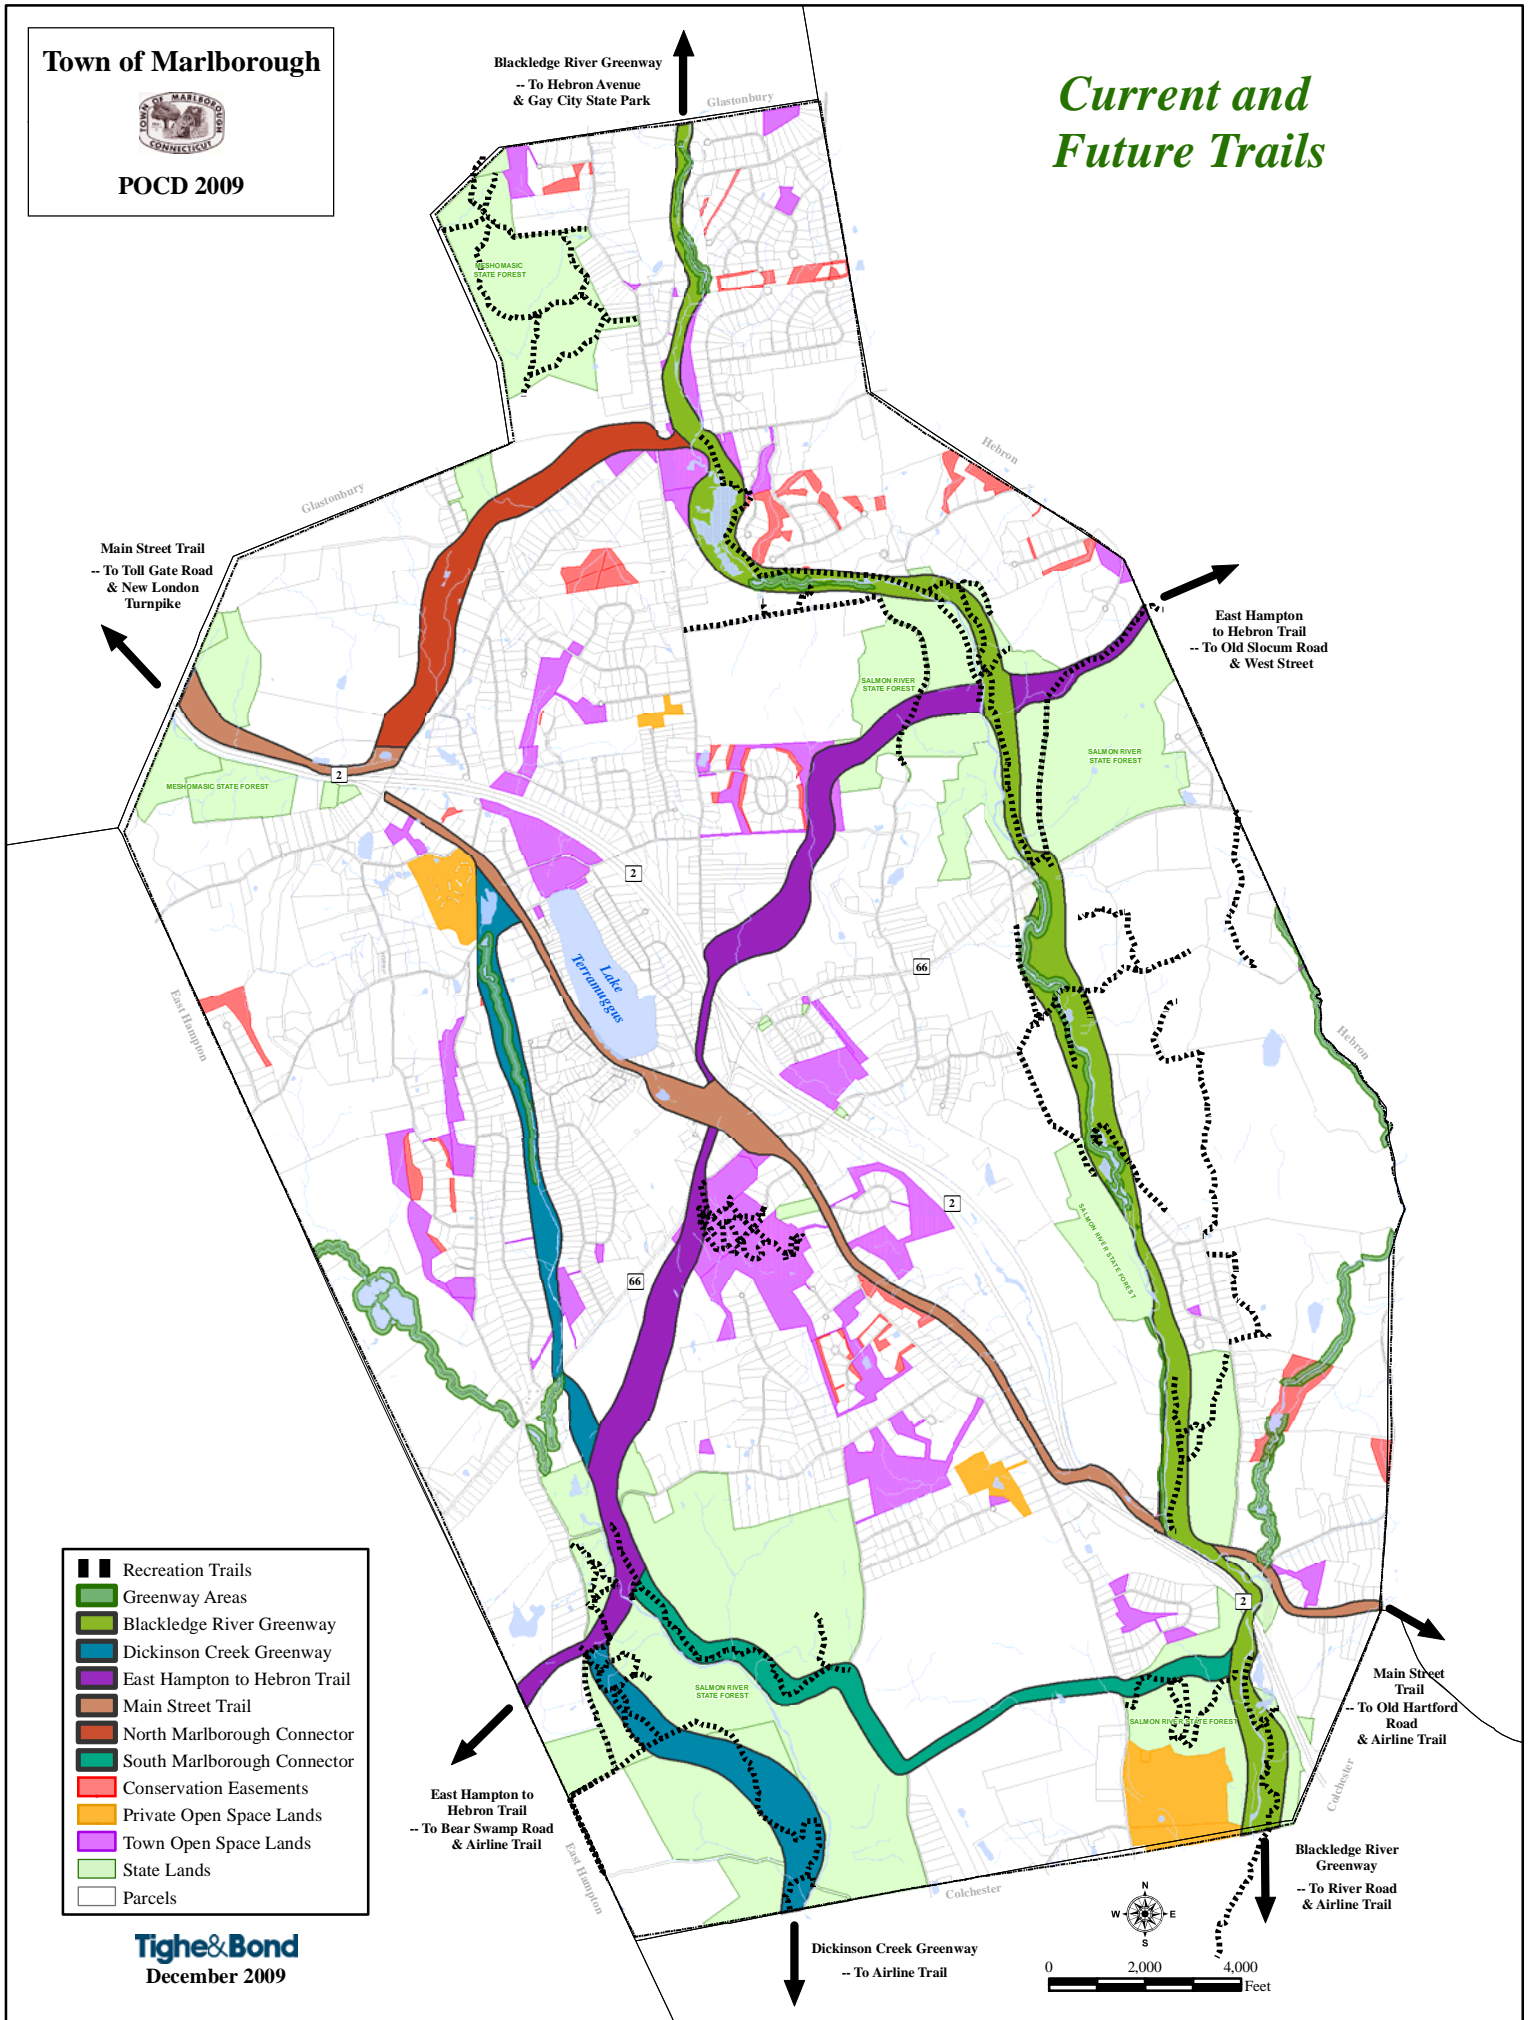

Town of Marlborough

POCD 2009

Current and Future Trails

- Recreation Trails
- Greenway Areas
- Blackledge River Greenway
- Dickinson Creek Greenway
- East Hampton to Hebron Trail
- Main Street Trail
- North Marlborough Connector
- South Marlborough Connector
- Conservation Easements
- Private Open Space Lands
- Town Open Space Lands
- State Lands
- Parcels