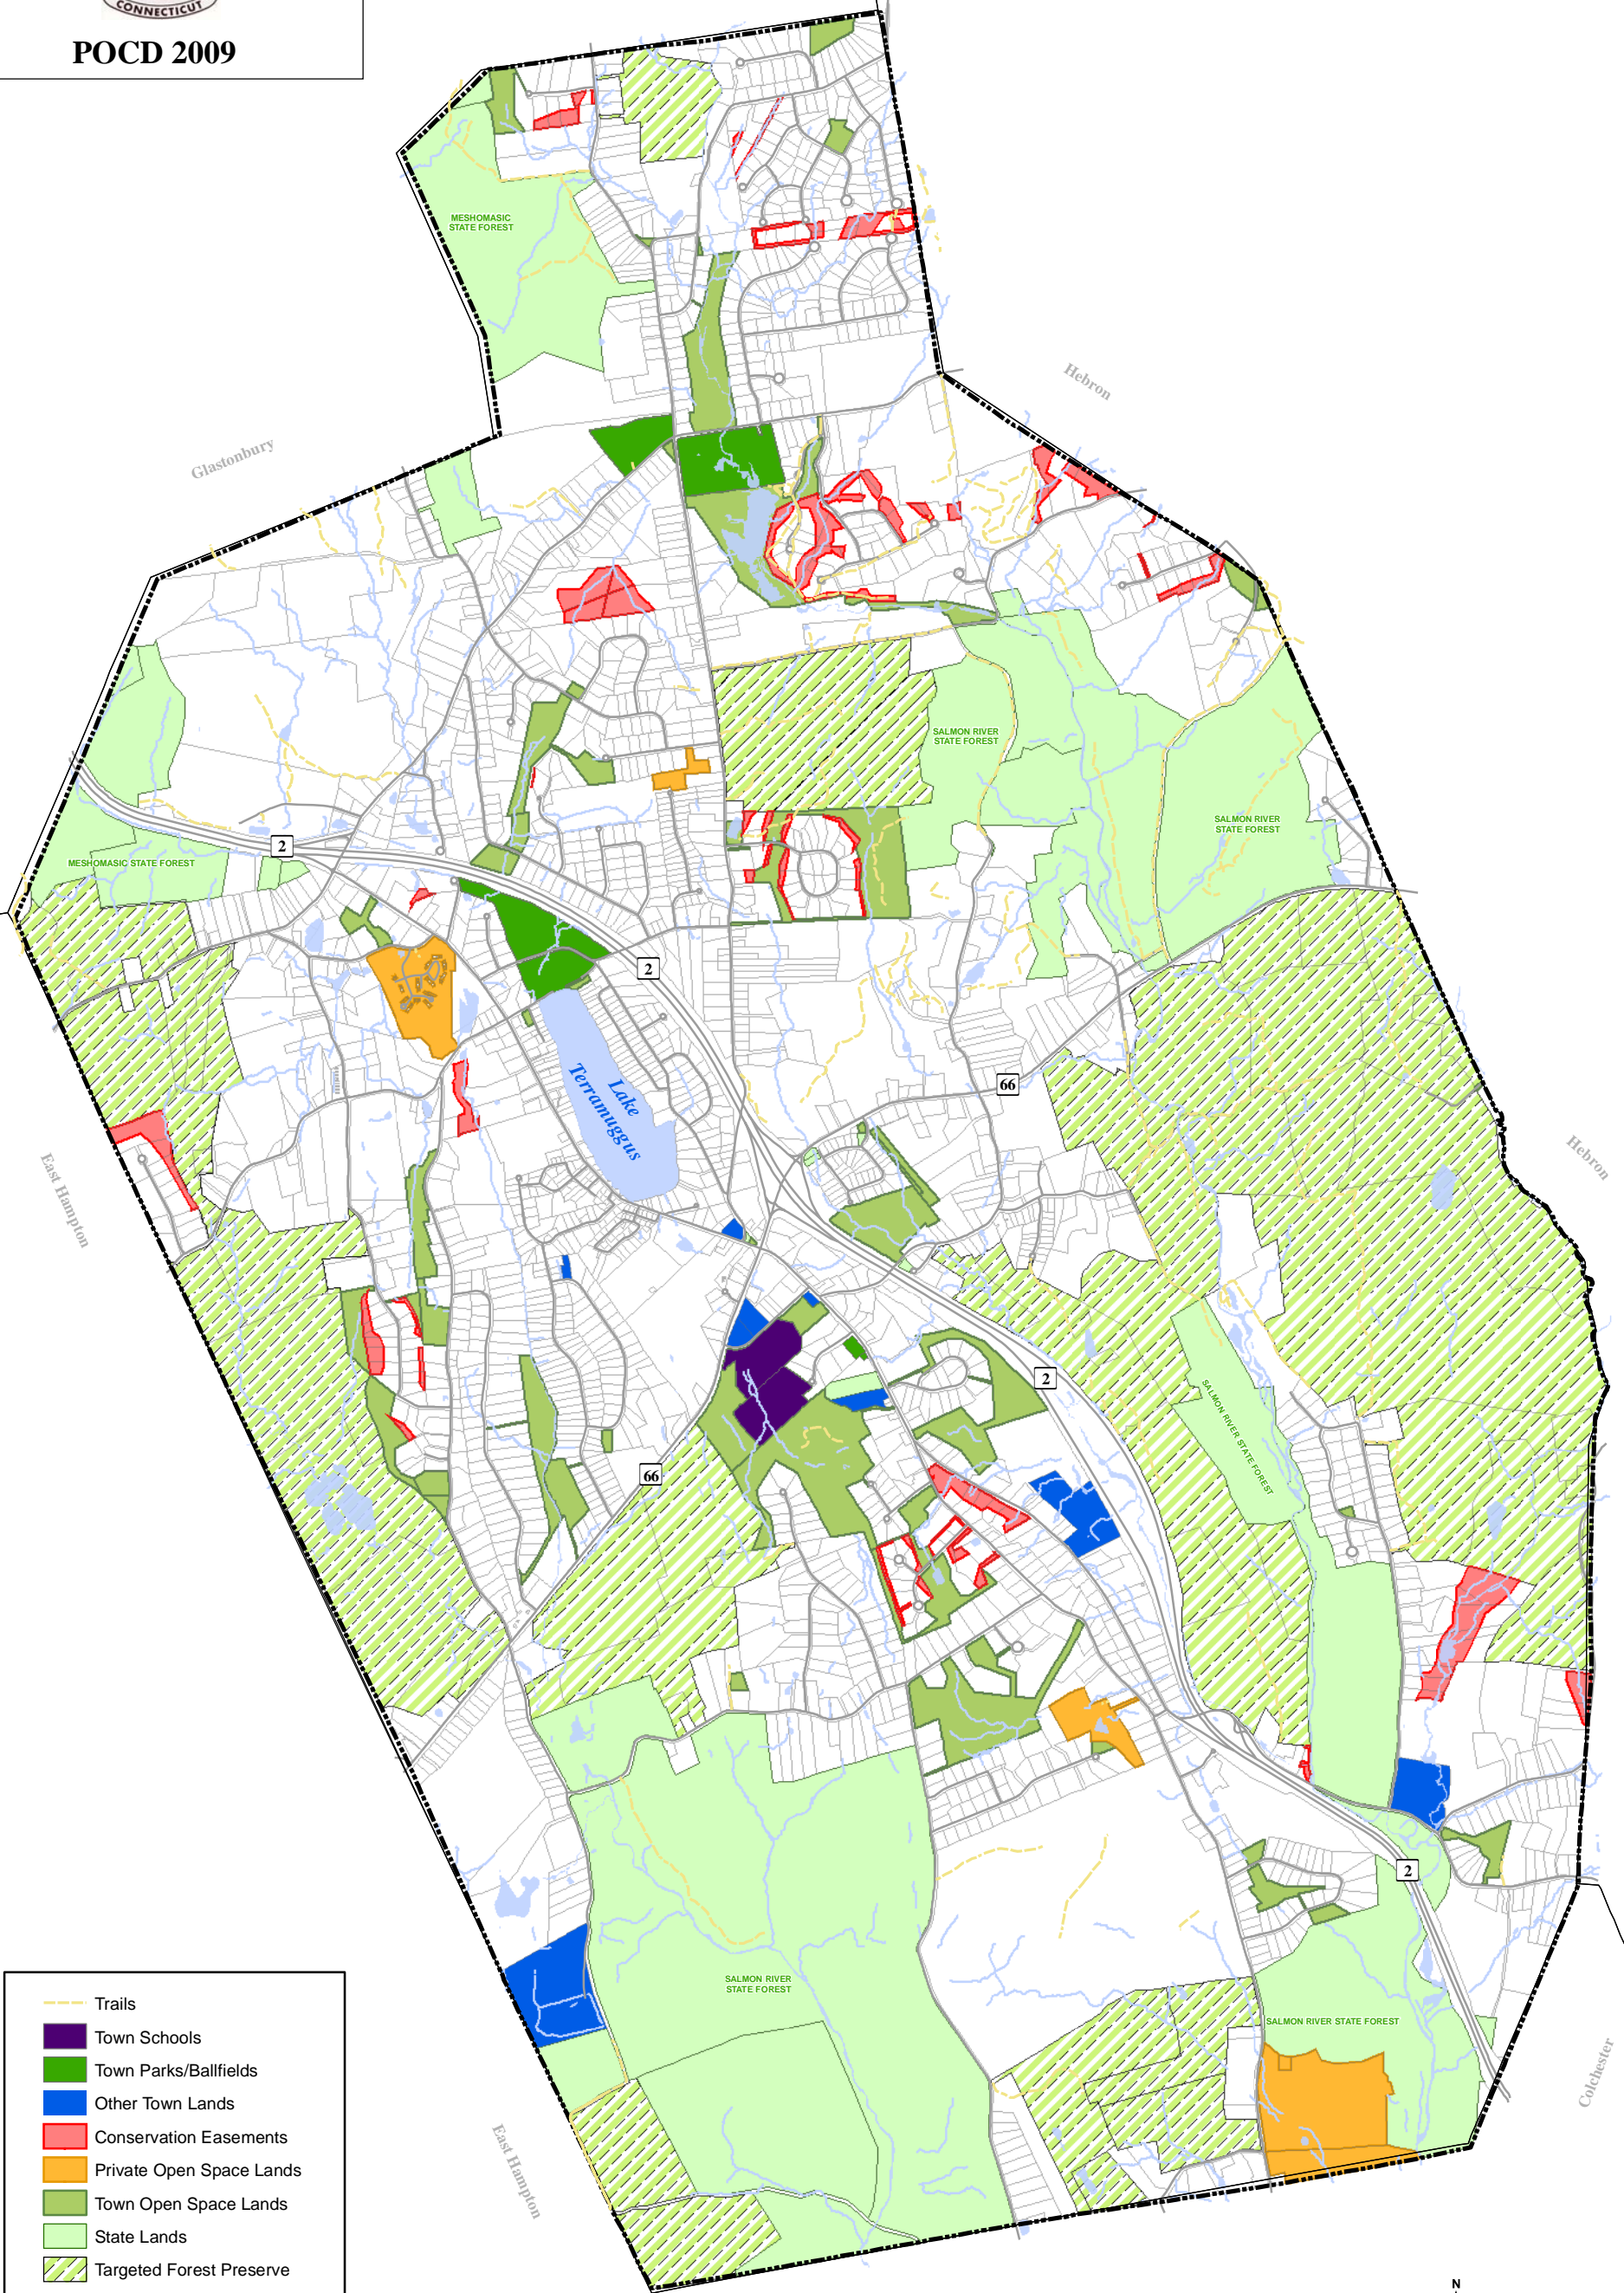

Town of Marlborough

POCD 2009

Forest Preserve

- Trails
- Town Schools
- Town Parks/Ballfields
- Other Town Lands
- Conservation Easements
- Private Open Space Lands
- Town Open Space Lands
- State Lands
- Targeted Forest Preserve