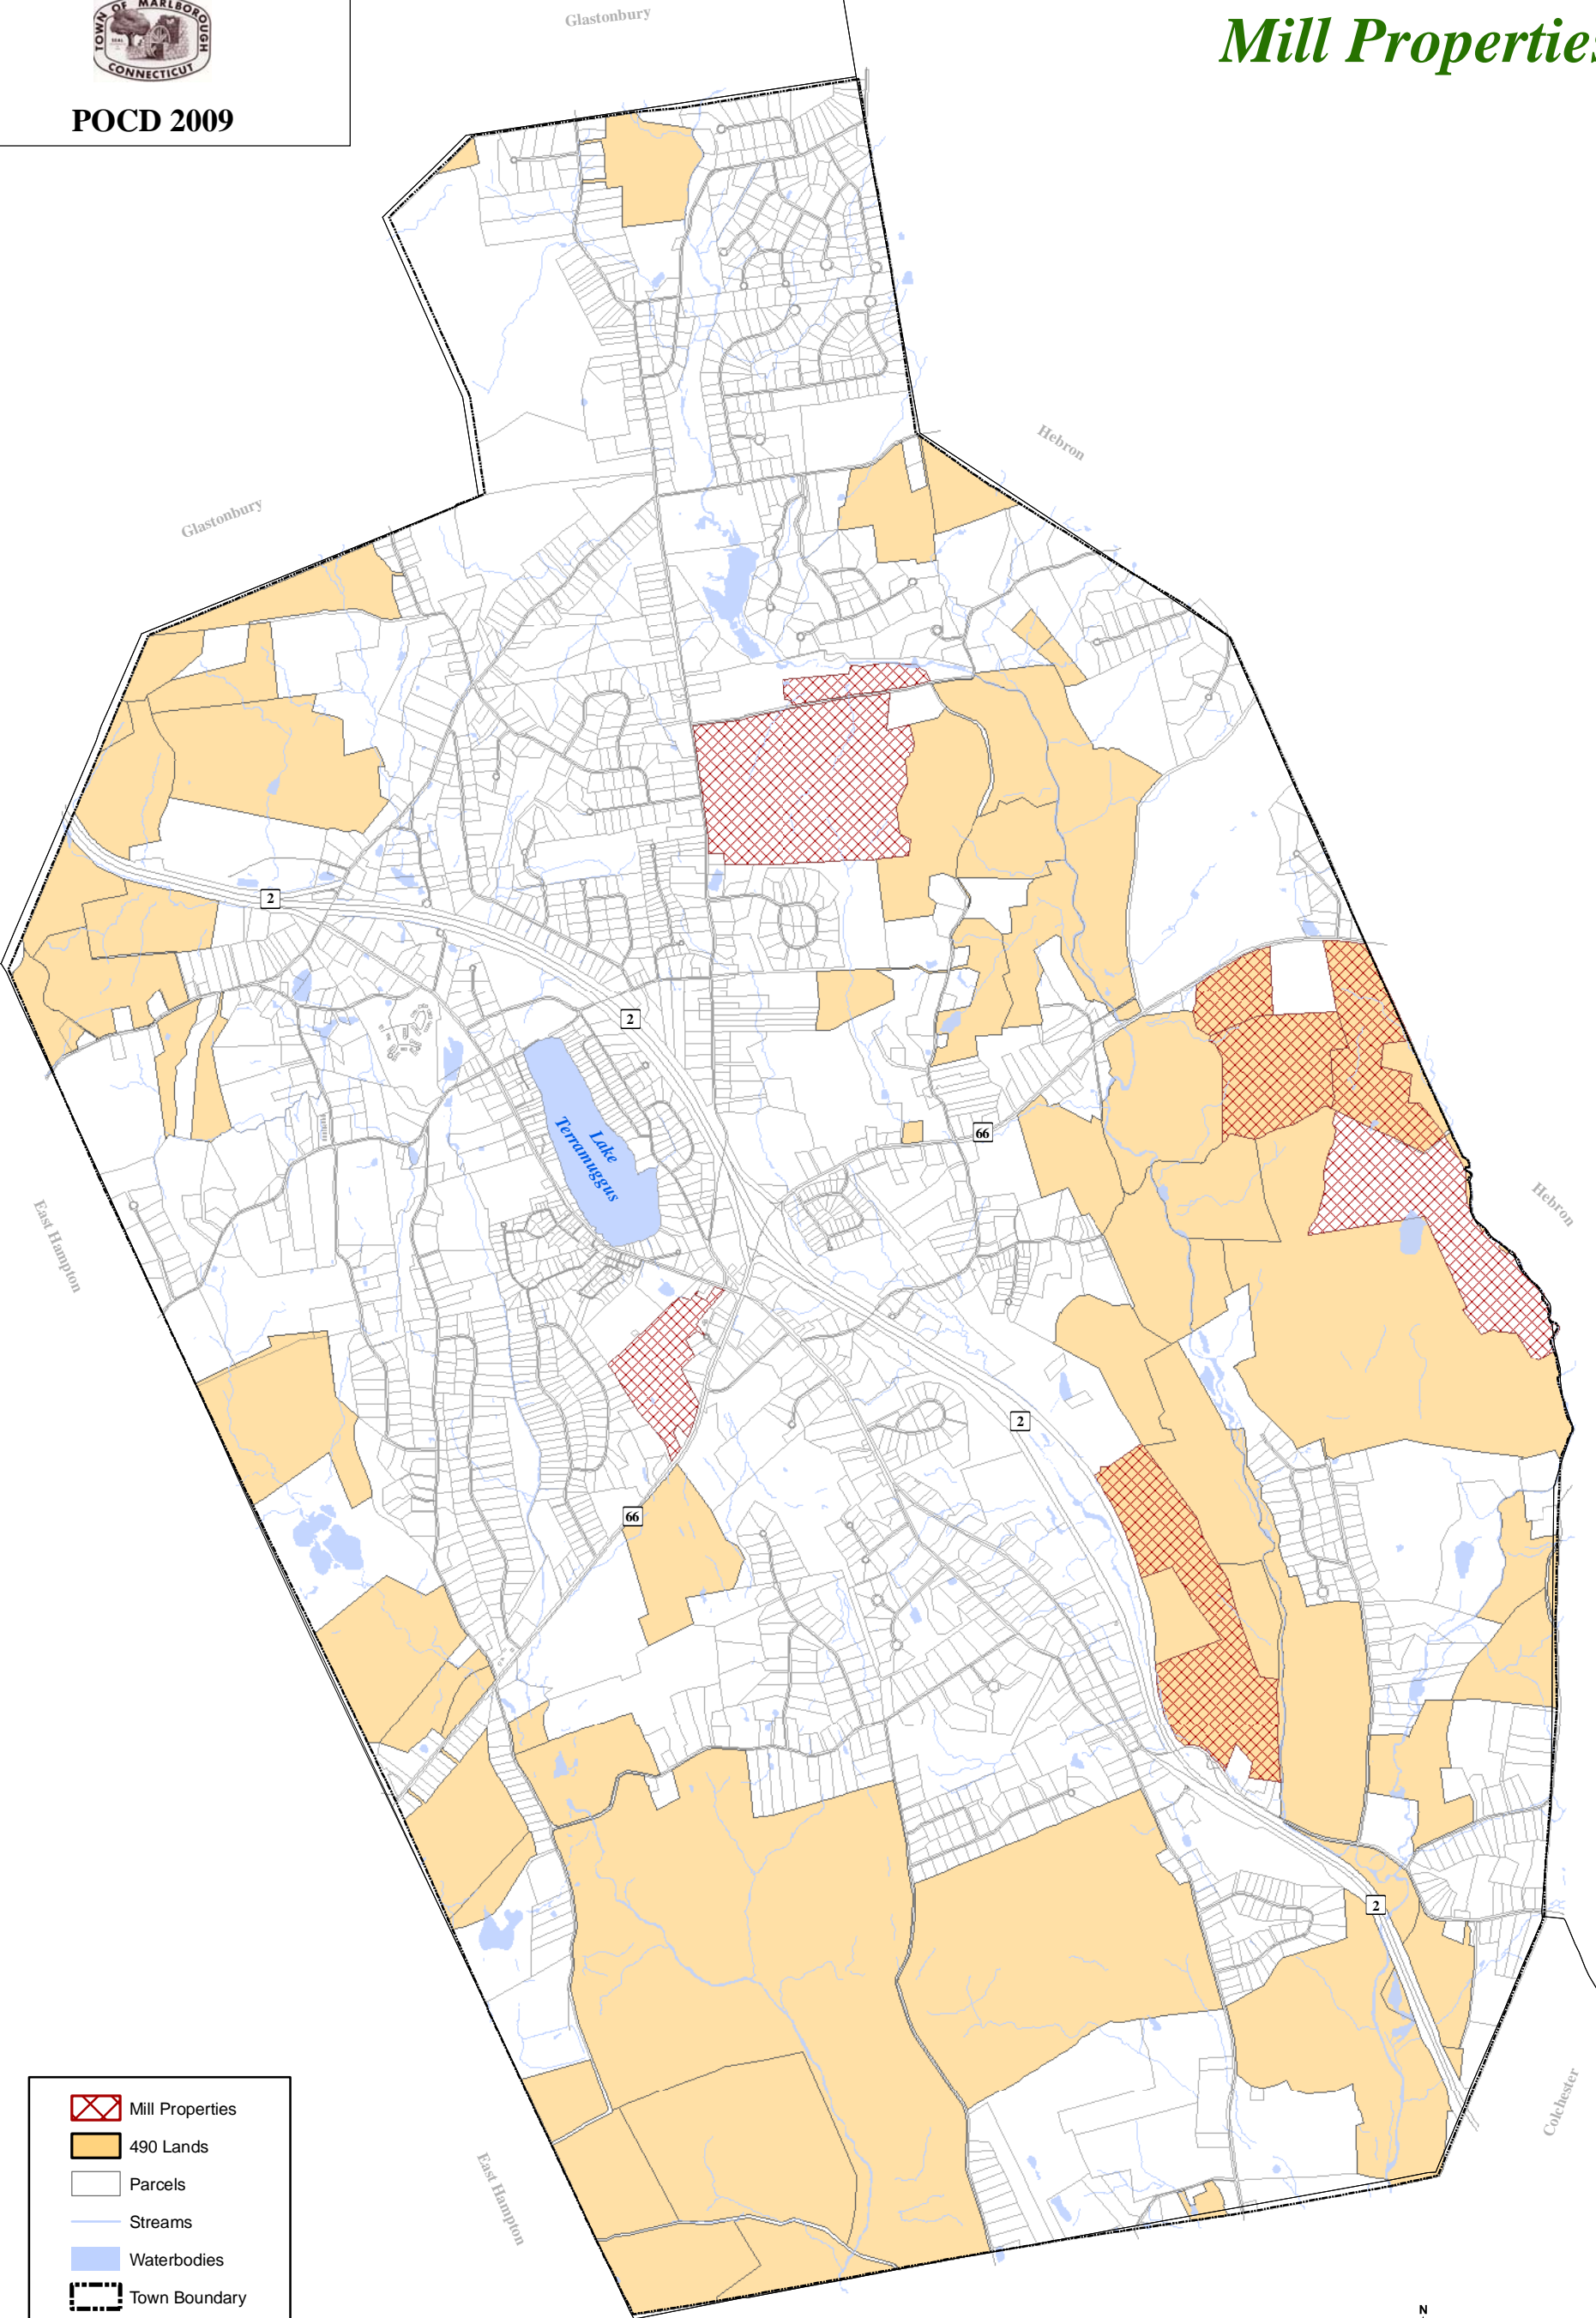

Town of Marlborough

POCD 2009

490 Lands & Mill Properties

- Mill Properties
- 490 Lands
- Parcels
- Streams
- Waterbodies
- Town Boundary

0 625 1,250 2,500 Feet

Tighe & Bond
December 2009